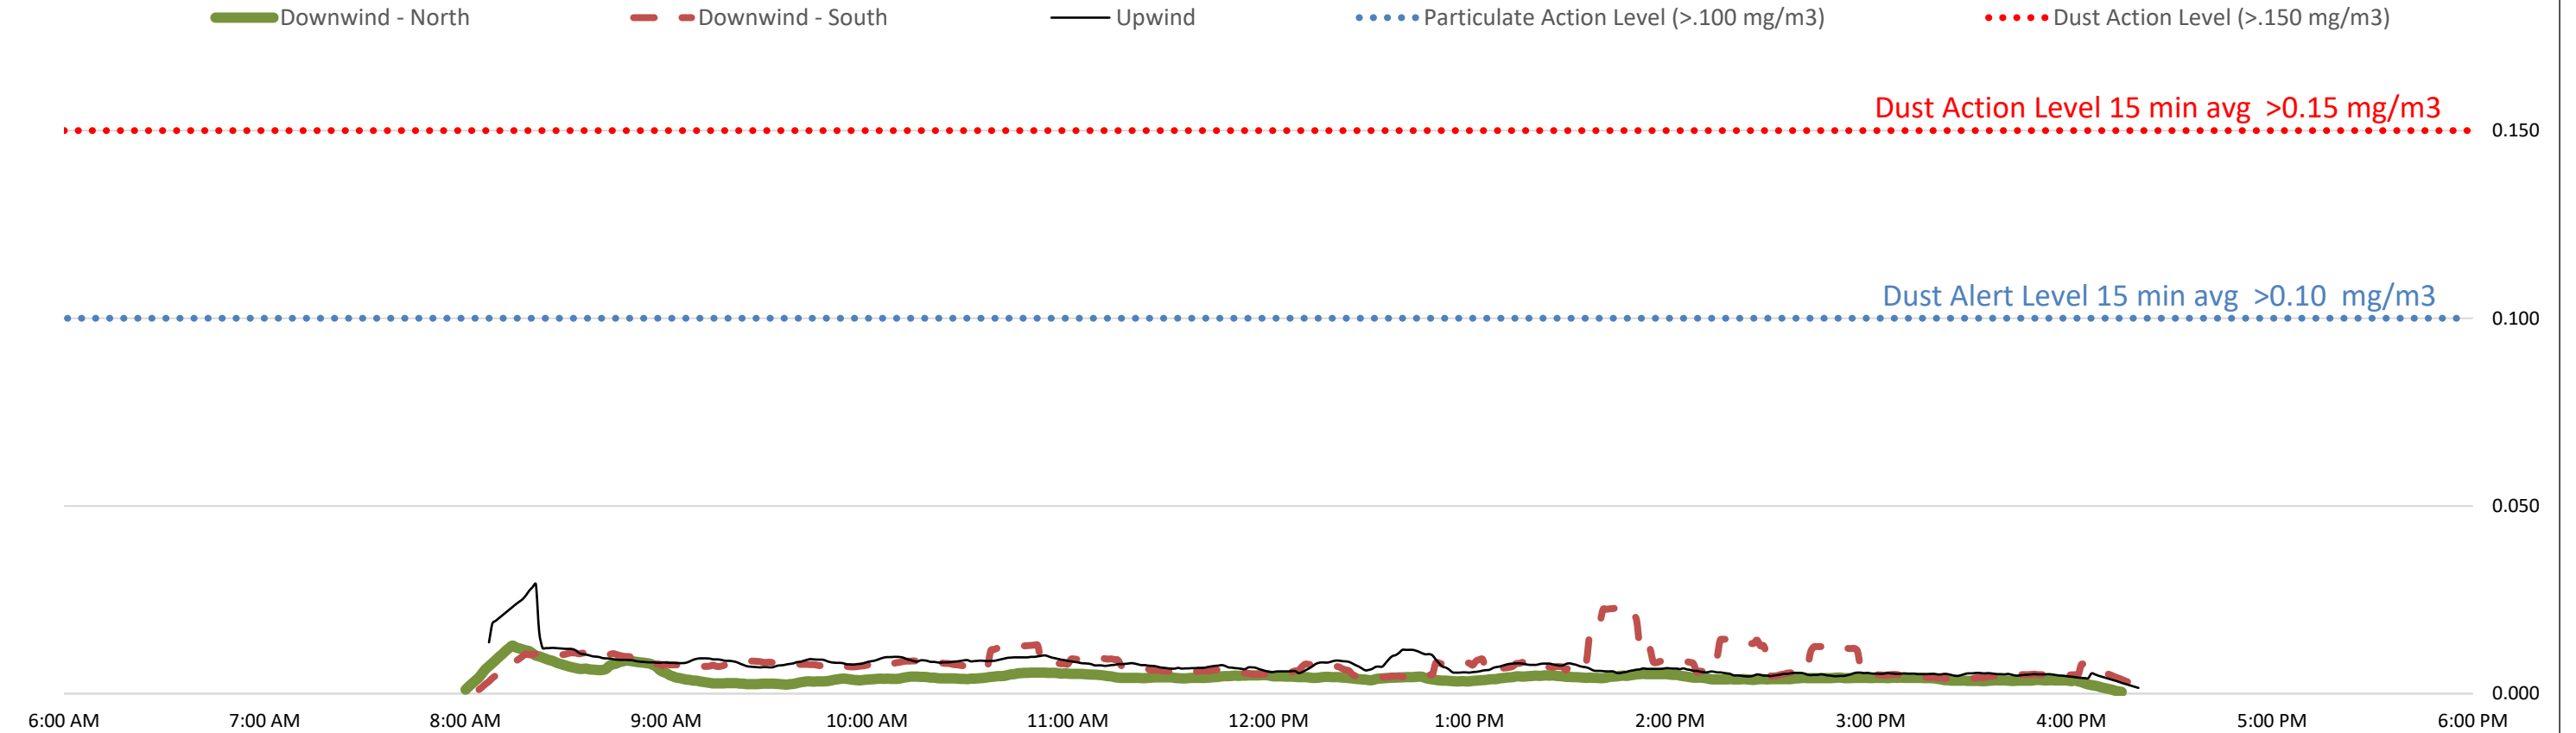

Fixed Station Daily Air Monitoring - June 14, 2024

Dust (mg/m3) 15 min avg

VOC (ppm) 15 min avg